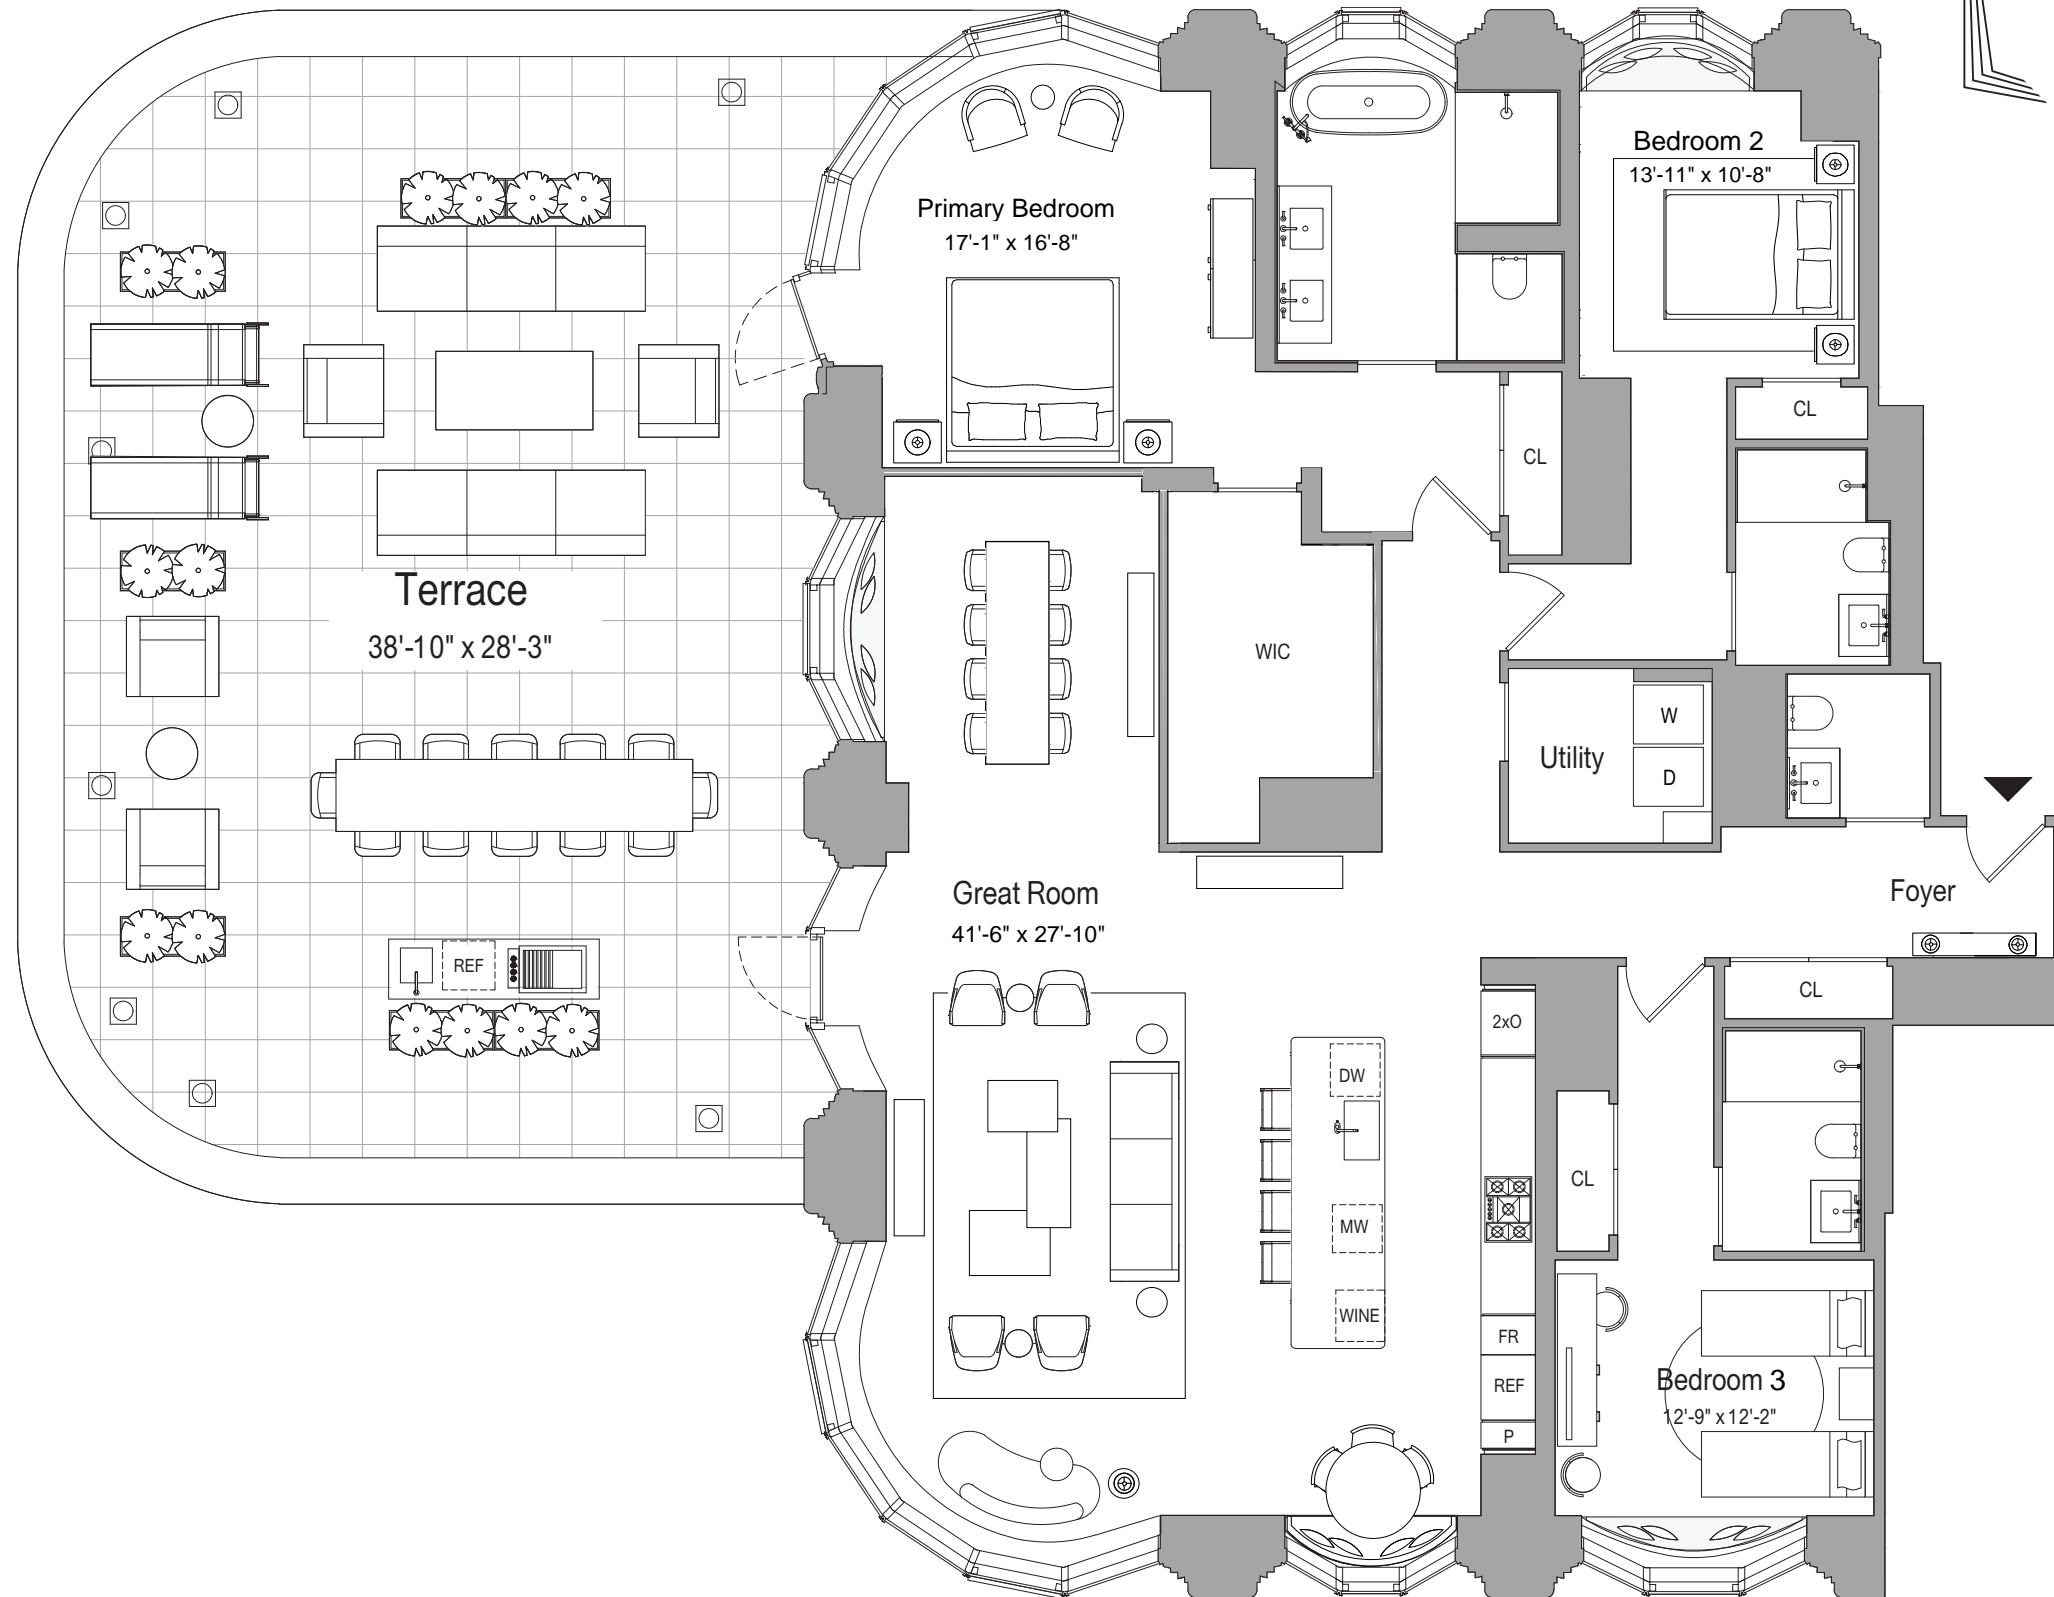

Residence 04

1104

- 3 Bedrooms
- 3.5 Bathrooms
- 2,536 Interior Square Feet | 236 Interior Square Meters
- 1,158 Exterior Square Feet | 108 Exterior Square Meters
- South, West, North Exposures

LANTERN HOUSE
515 WEST 18TH STREET

Location Diagram

Key Plan