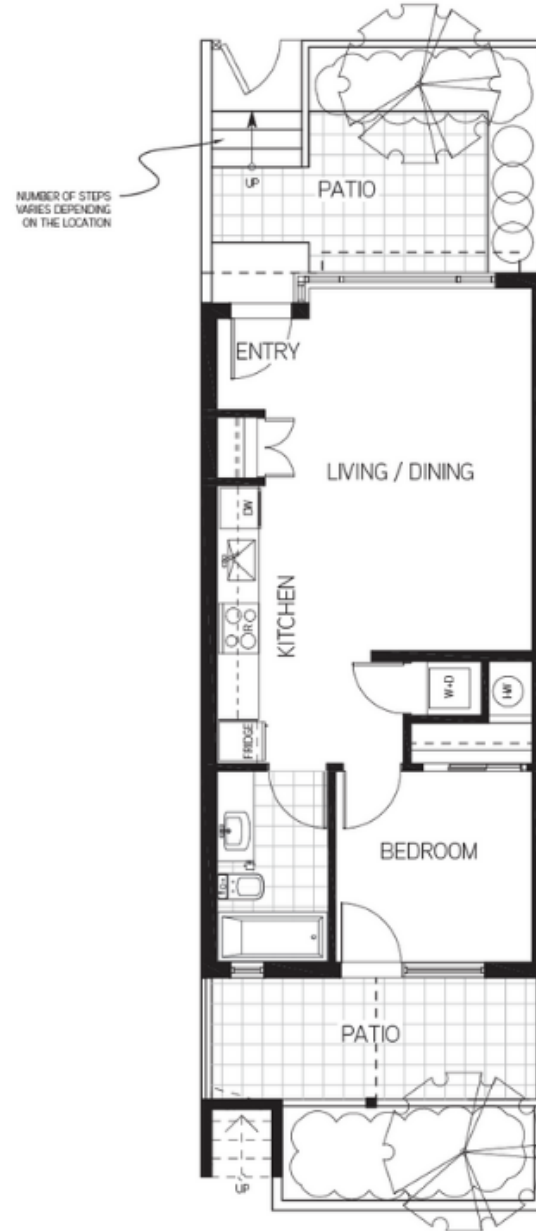

Sample Garden Home

1 bed 1 bath

interior 576 sf
exterior 361 sf
total 937 sf

lilibet
HOMES AT QUEEN ELIZABETH PARK