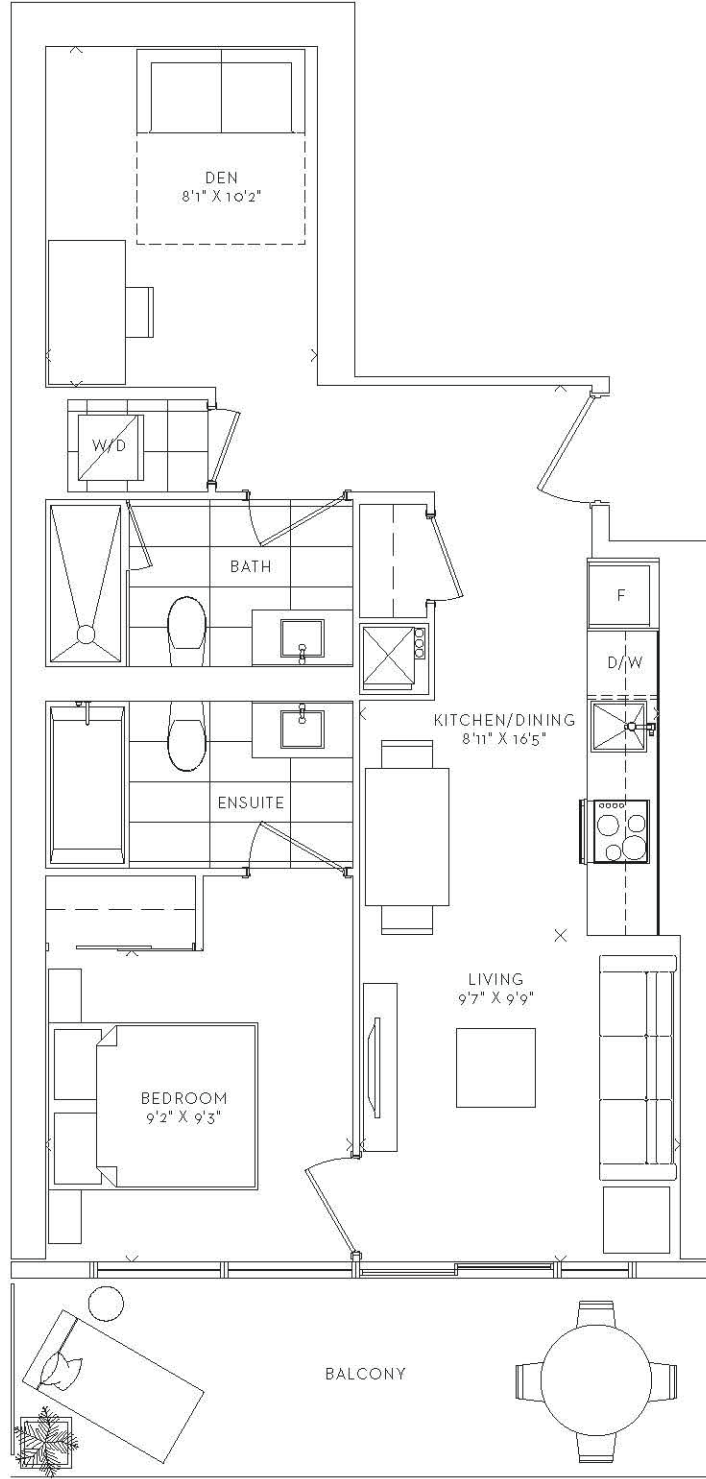

**OCEAN**  
ONE BEDROOM + DEN  
INTERIOR 663 SF  
BALCONY 114 SF  
TOTAL 777 SF

FLOORS 50-75

\*Prices, sizes and specifications subject to change without notice. E.&O.E. The dimensions shown of this plan are approximate and subject to normal construction variances. Actual useable floor space within the unit may vary from any stated floor areas or dimensions on this plan. Furniture is displayed for illustration purposes only and does not necessarily reflect the electrical plan for the suite. Suites are sold unfurnished. For more information on the method used for calculating the floor area of any unit, reference should be made to Builder Bulletin No. 22 published by Tarion.